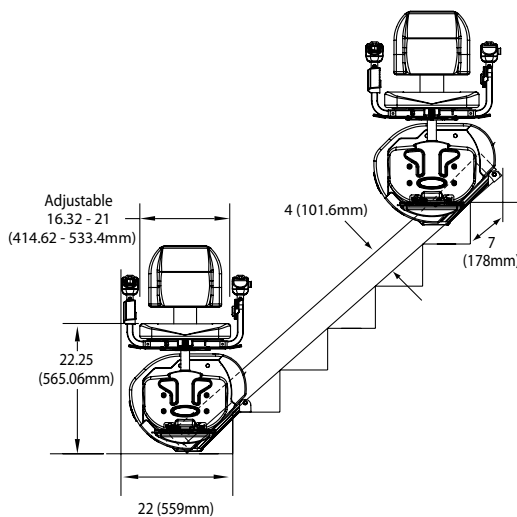

## SPECIFICATIONS

Applications	Residential, commercial*, indoor, straight-run stairs
Capacity	350 lbs/158 kg
Maximum travel distance	32' (9.75 m)
Nominal Speed	20 ft/minute, (0.10 m/s)
Drive	Rack and pinion
Motor	1/2 hp, 24V (DC) power that charges on standard household power
Fold-up width	13 3/4", 35 cm
Fold-out width	24 1/4", 61.6 cm
Range of incline	25° to 55°
Warranty	36 months parts, ask dealer for details